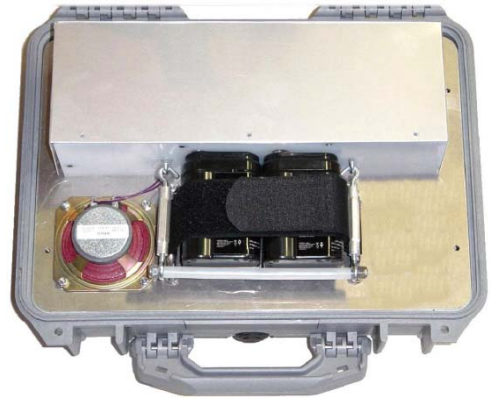

## Surface to Two Diver Hardwire Intercom

The COM-S-HW2 Intercom unit provides the following features for the Commercial Diver:

- Electrically Isolated Connection to divers (cannot be shocked like other systems)
- Diver disconnected alarm (activates if com line is disconnected)
- Diver not breathing alarm (activates if diver stops breathing)
- Noise Suppression (reduces breathing noises, voice still loud and clear)
- Robust waterproof self closing panel connectors
- Audio In - to pipe down music to diver from portable music player
- Record Out - to record surface to diver communications
- External Speaker built in as well as Speaker Out for deck speaker
- May be powered by any source: boat or rechargeable battery or both
- Adapters to retrofit to other communication systems

### System Components:

COM-S-HW2

HEADSET for  
TENDER

EAR-MIC-HDS

Audio Cable  
CAB-RECORD

PTT Microphone

MIC-S08

Audio Cable  
CAB-PLAY